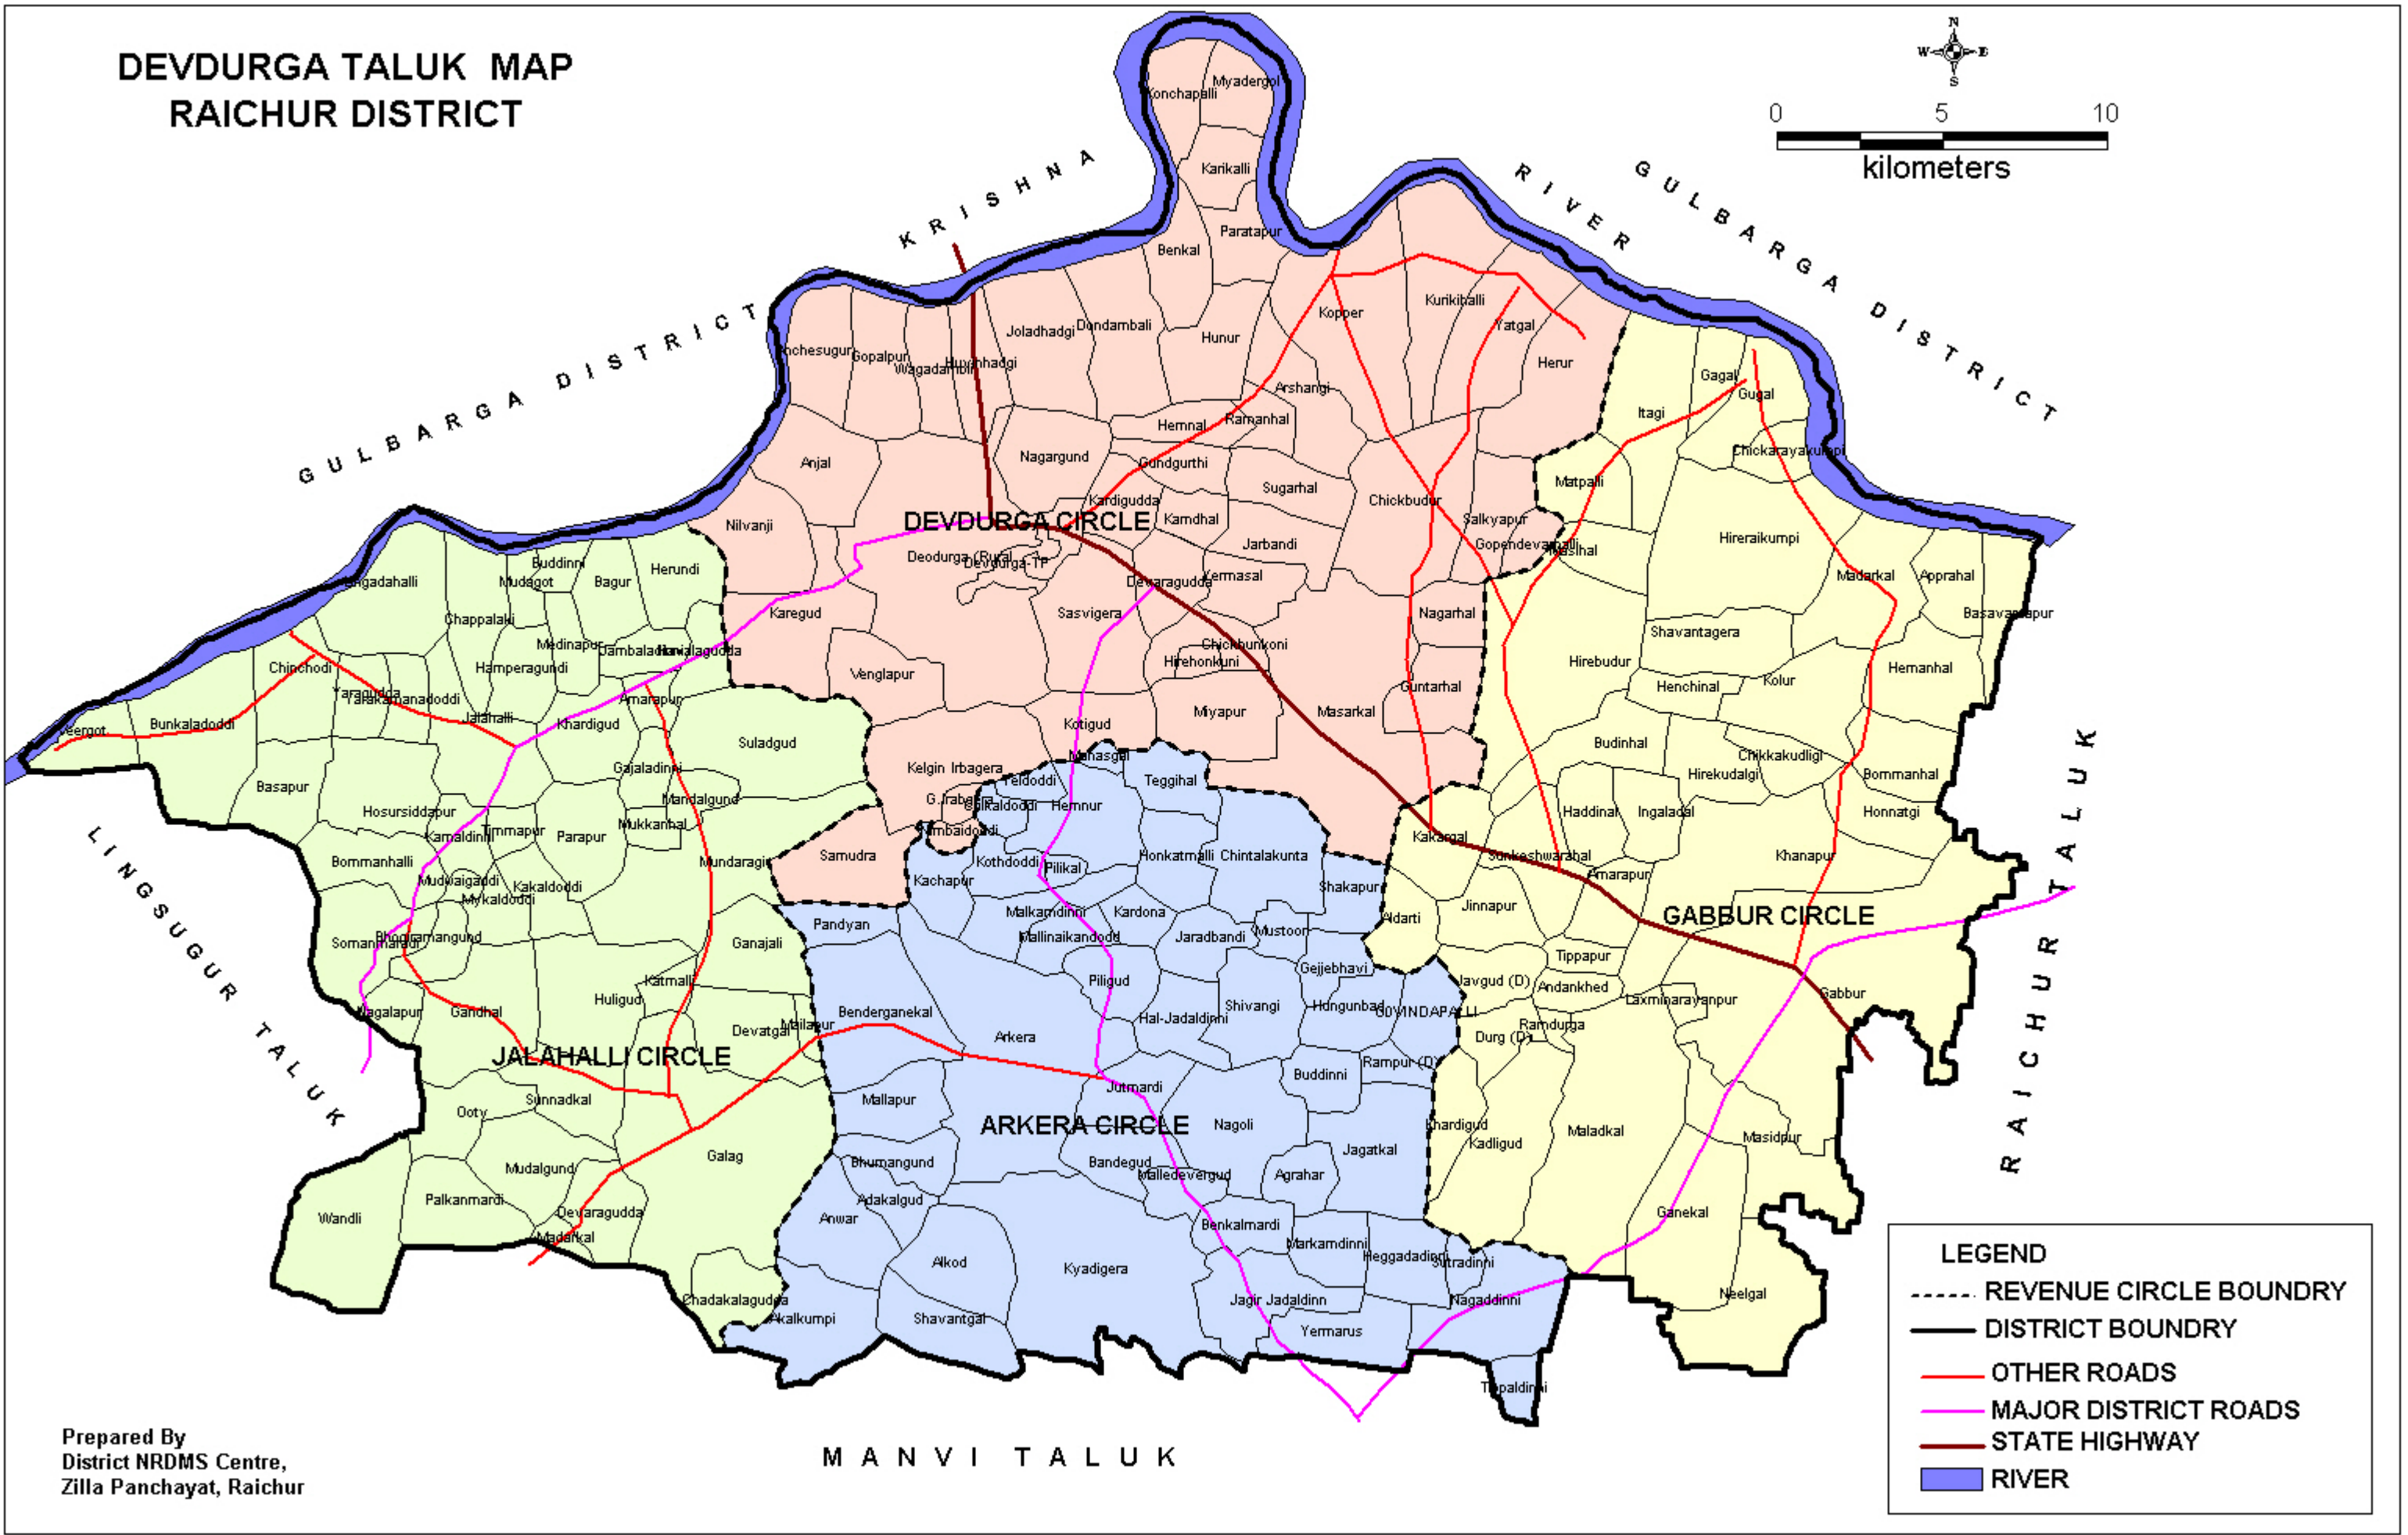

# DEVBURGA TALUK MAP RAICHUR DISTRICT

Prepared By  
District NRDMS Centre,  
Zilla Panchayat, Raichur

**LEGEND**

- REVENUE CIRCLE BOUNDARY
- DISTRICT BOUNDARY
- OTHER ROADS
- MAJOR DISTRICT ROADS
- STATE HIGHWAY
- RIVER

M A N V I T A L U K