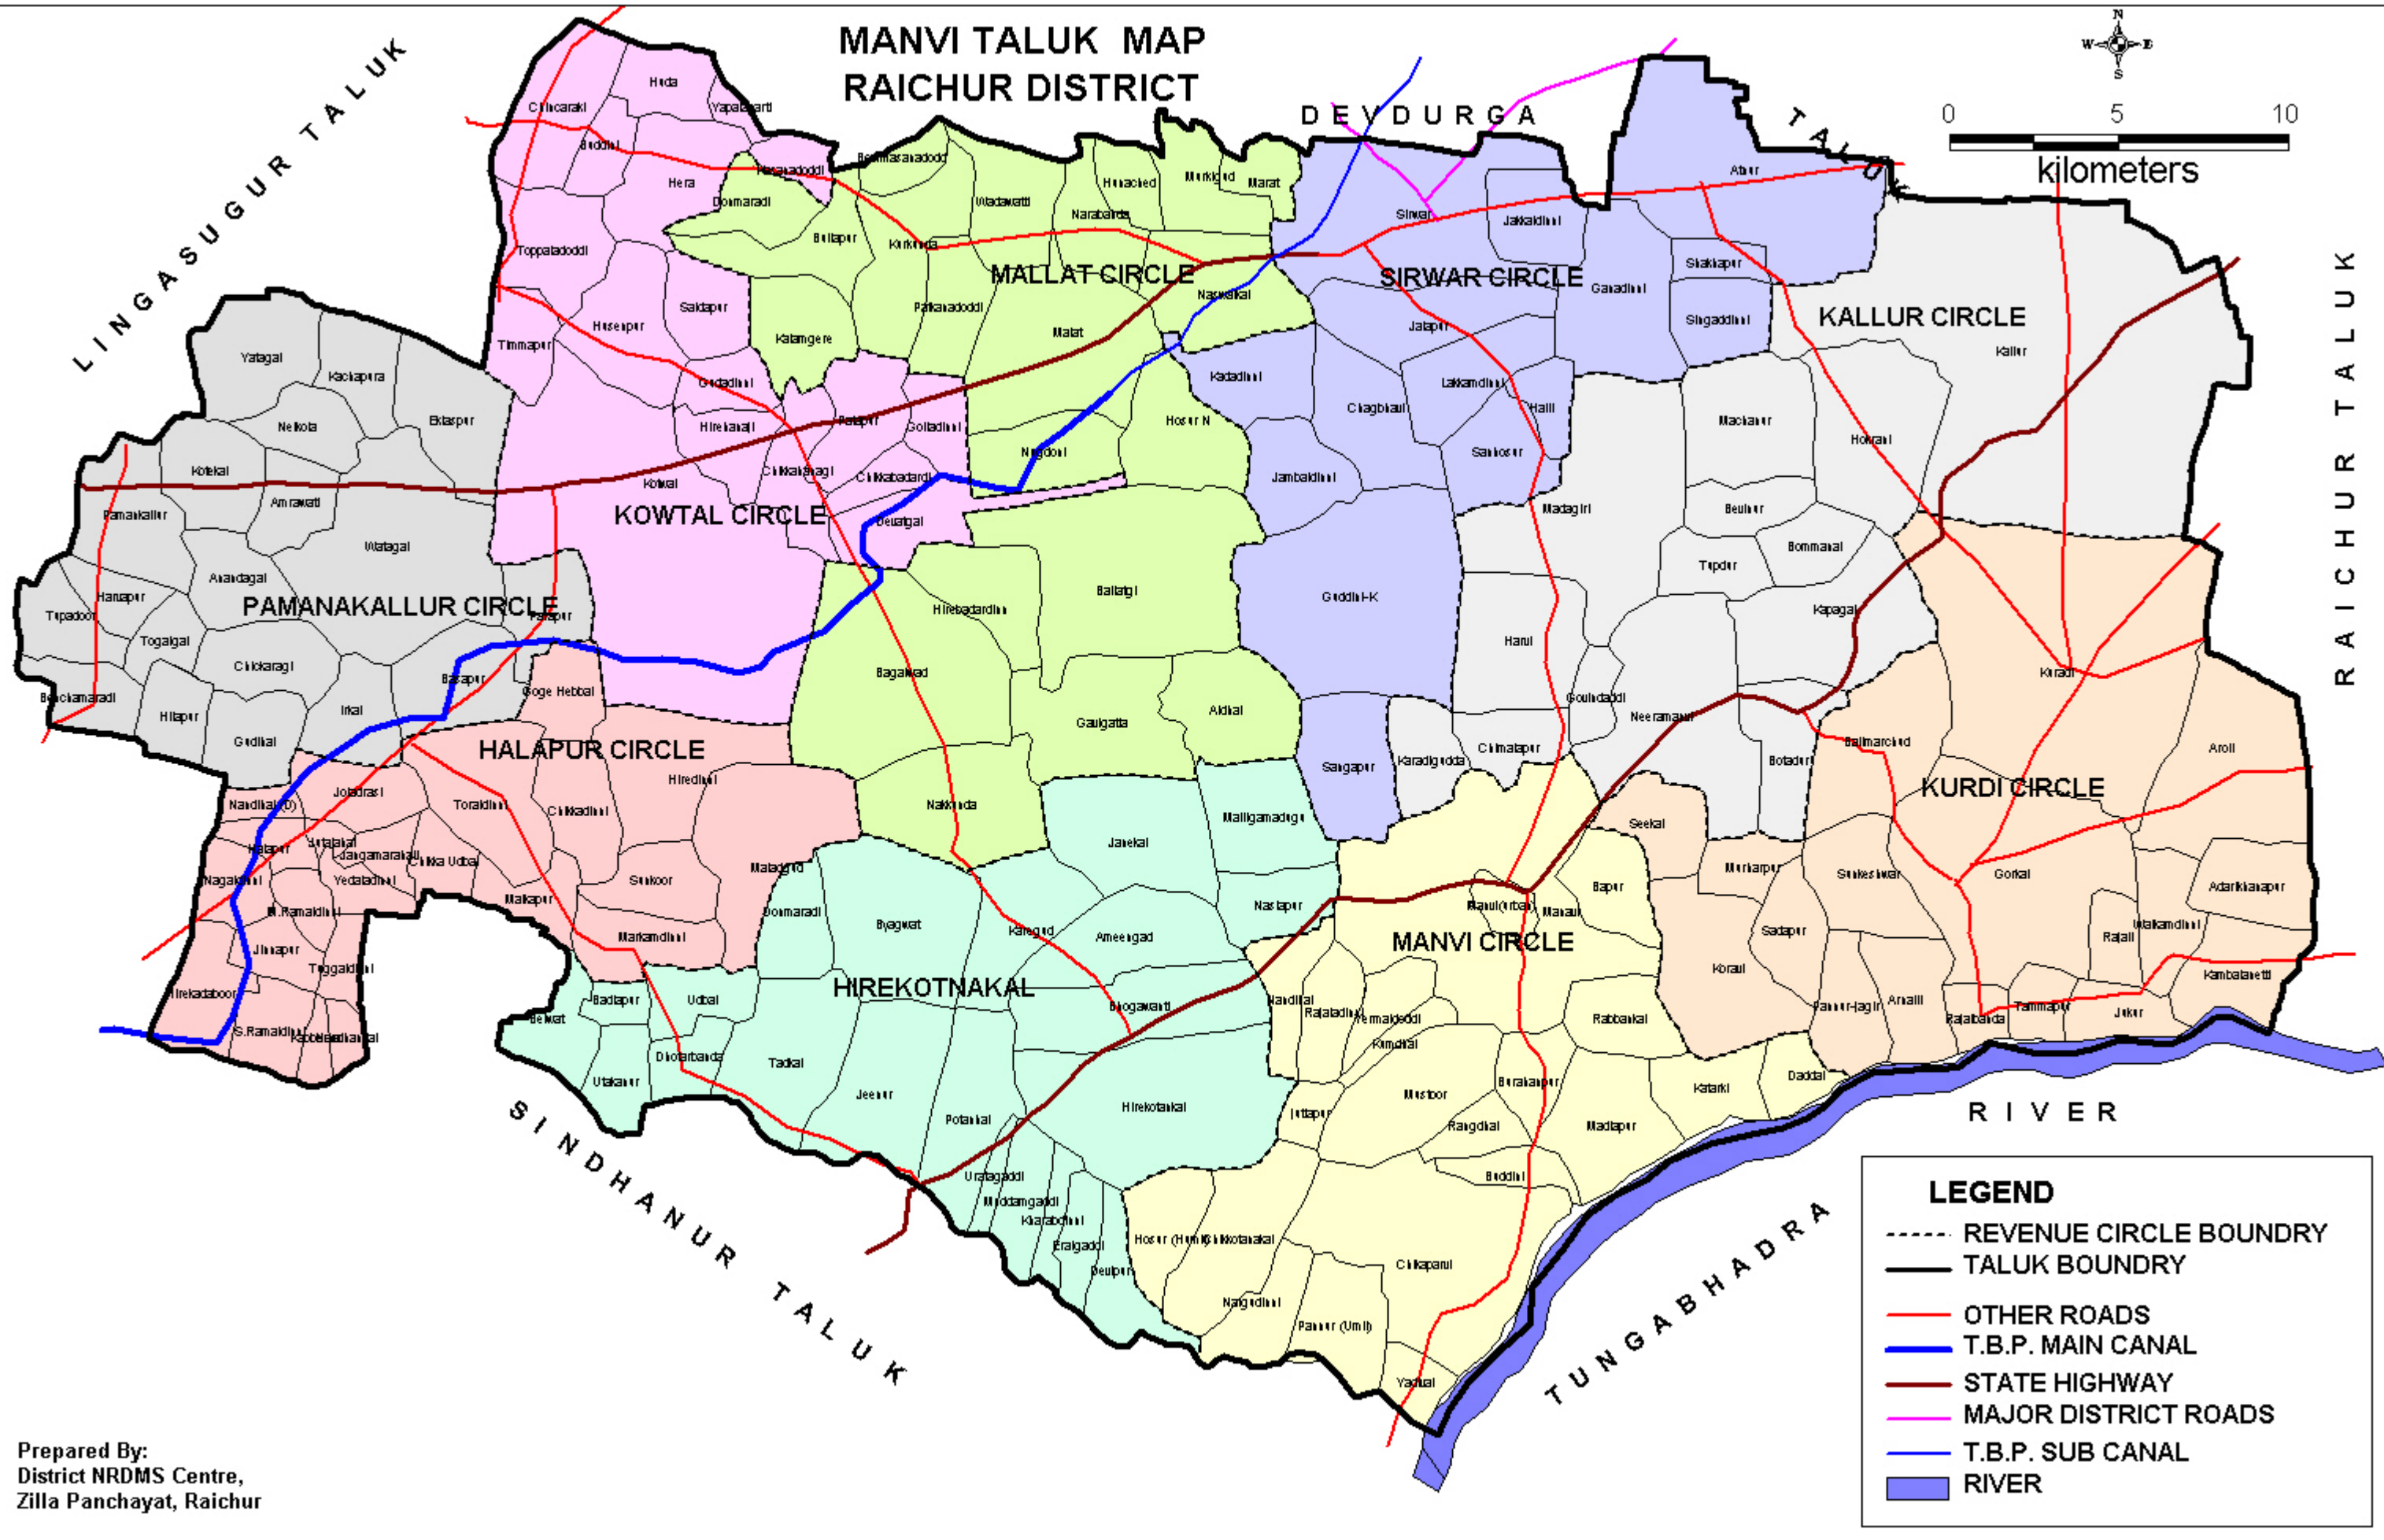

# MANVI TALUK MAP RAICHUR DISTRICT

Prepared By:  
District NRDM Centre,  
Zilla Panchayat, Raichur

**LEGEND**

- REVENUE CIRCLE BOUNDRY
- TALUK BOUNDRY
- OTHER ROADS
- T.B.P. MAIN CANAL
- STATE HIGHWAY
- MAJOR DISTRICT ROADS
- T.B.P. SUB CANAL
- RIVER