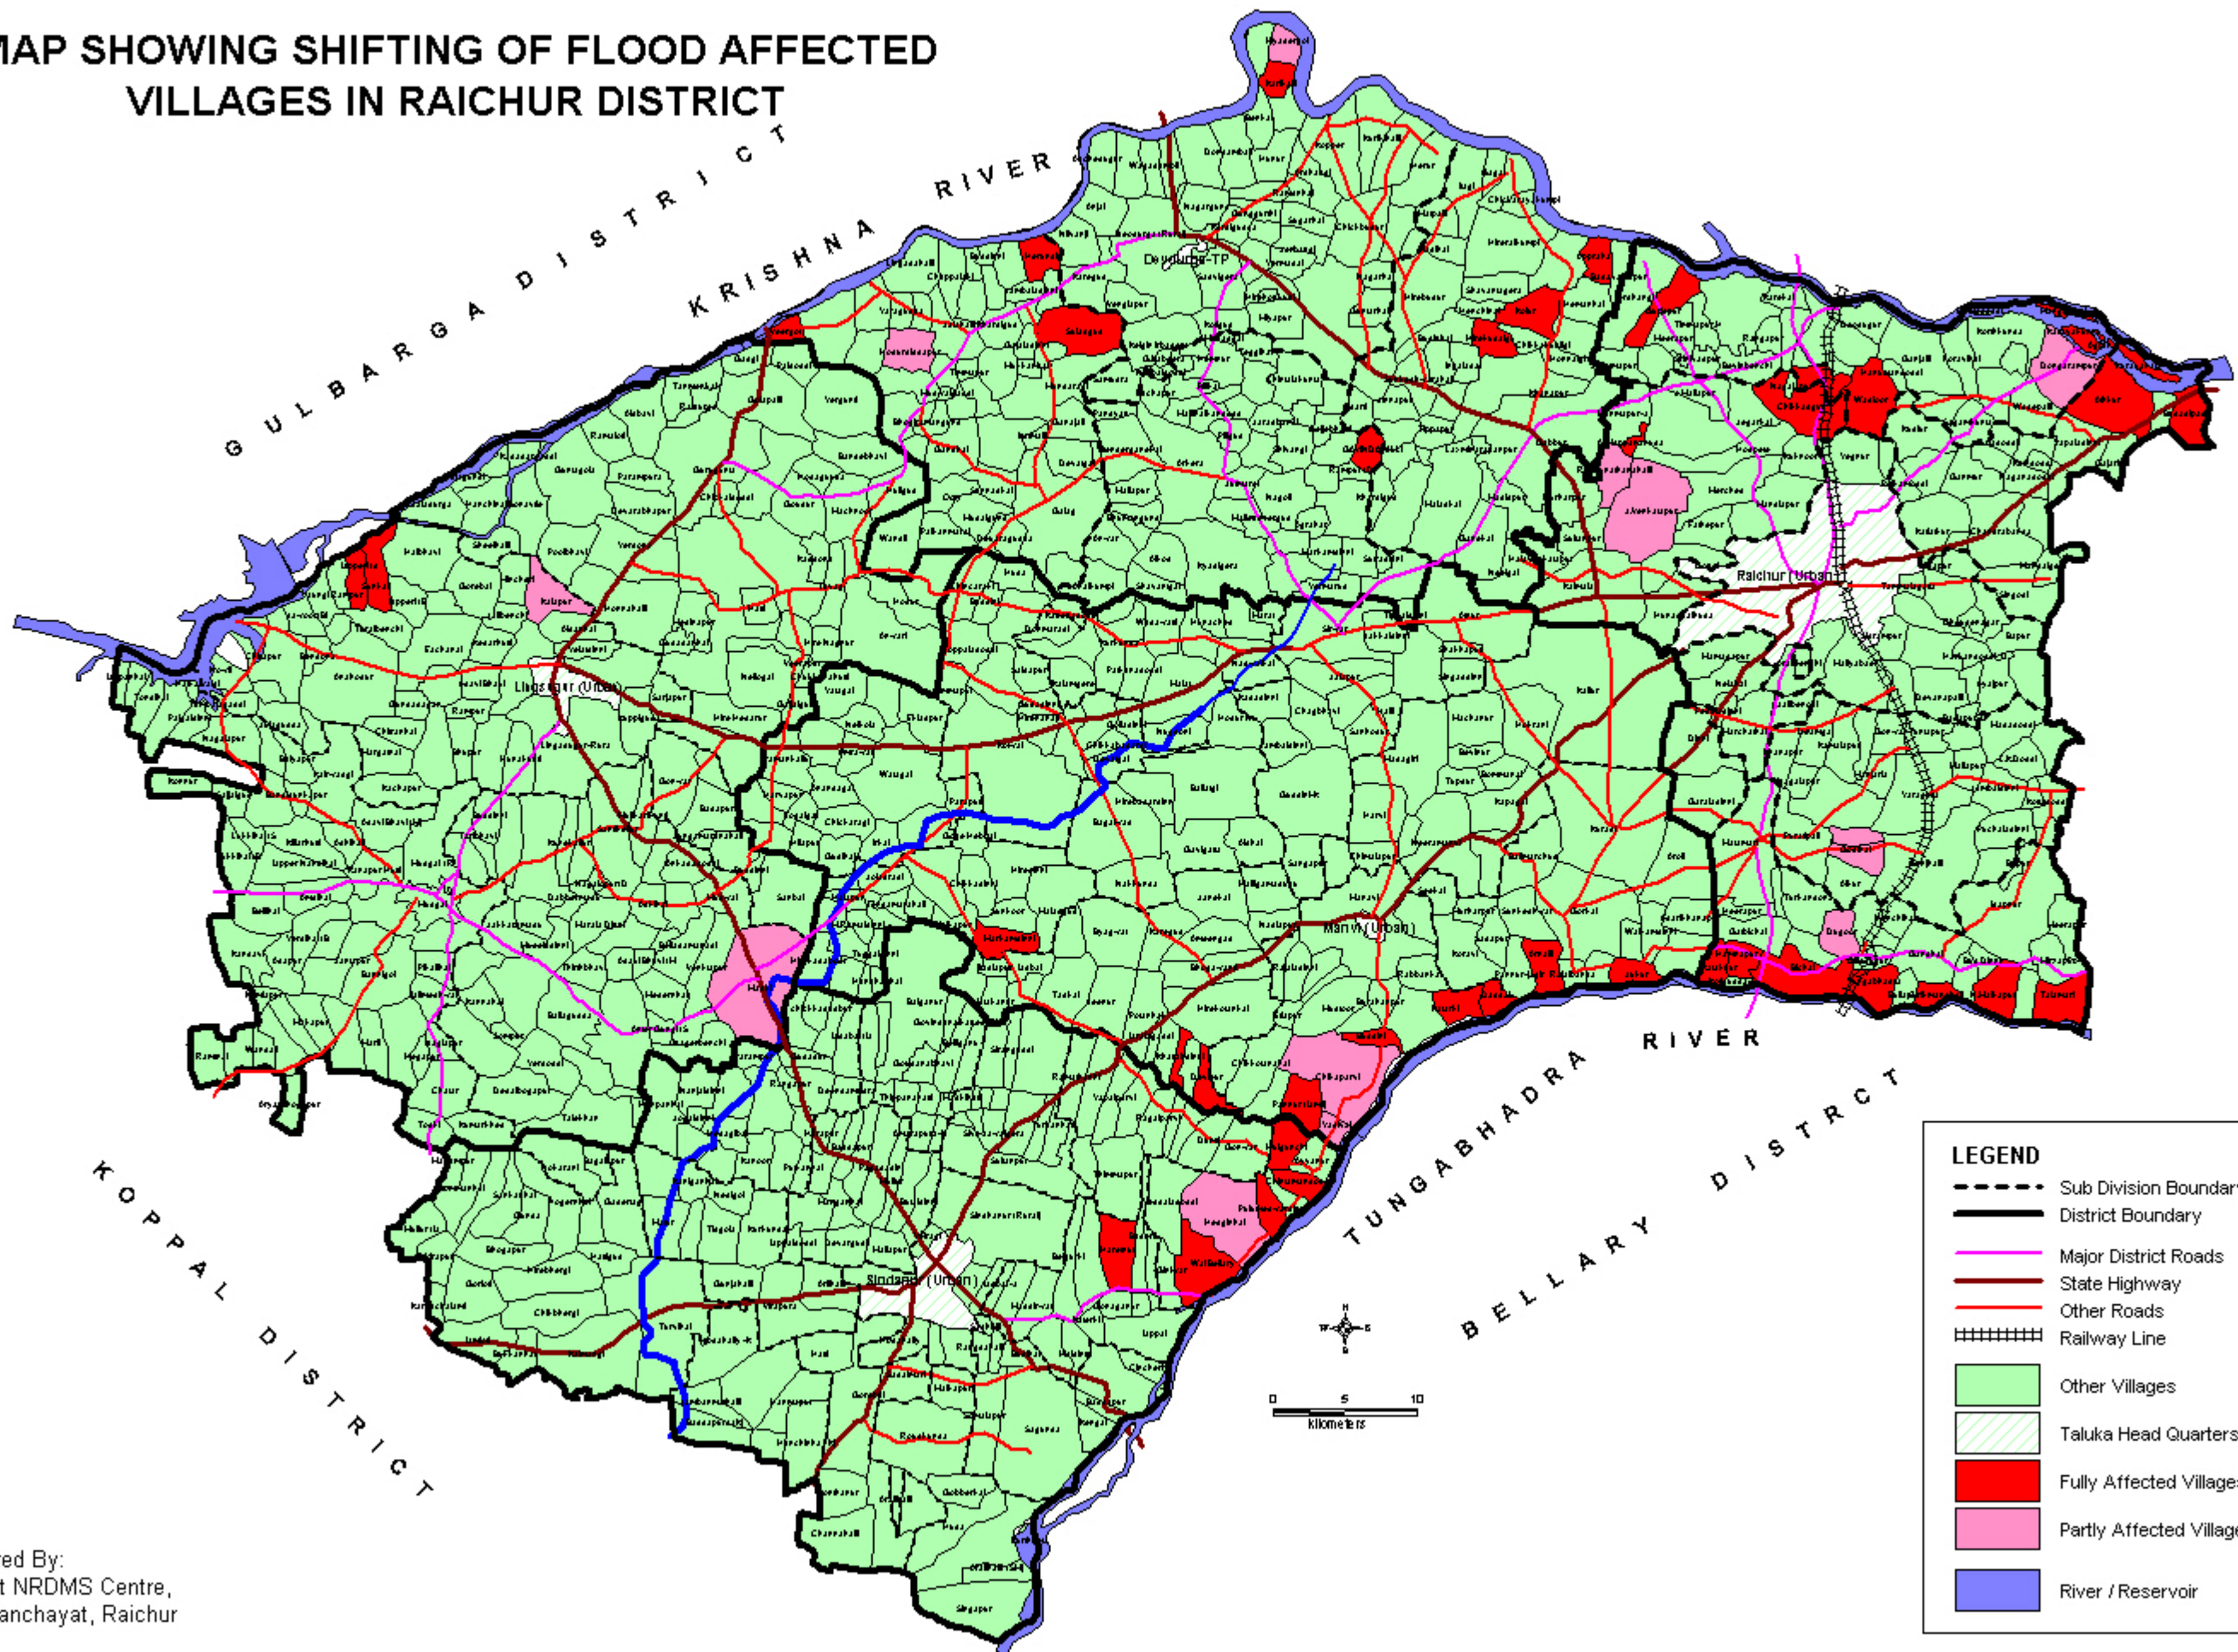

MAP SHOWING SHIFTING OF FLOOD AFFECTED VILLAGES IN RAICHUR DISTRICT

LEGEND

- Sub Division Boundary
- District Boundary
- Major District Roads
- State Highway
- Other Roads
- Railway Line
- Other Villages
- Taluka Head Quarters
- Fully Affected Villages
- Partly Affected Villages
- River / Reservoir