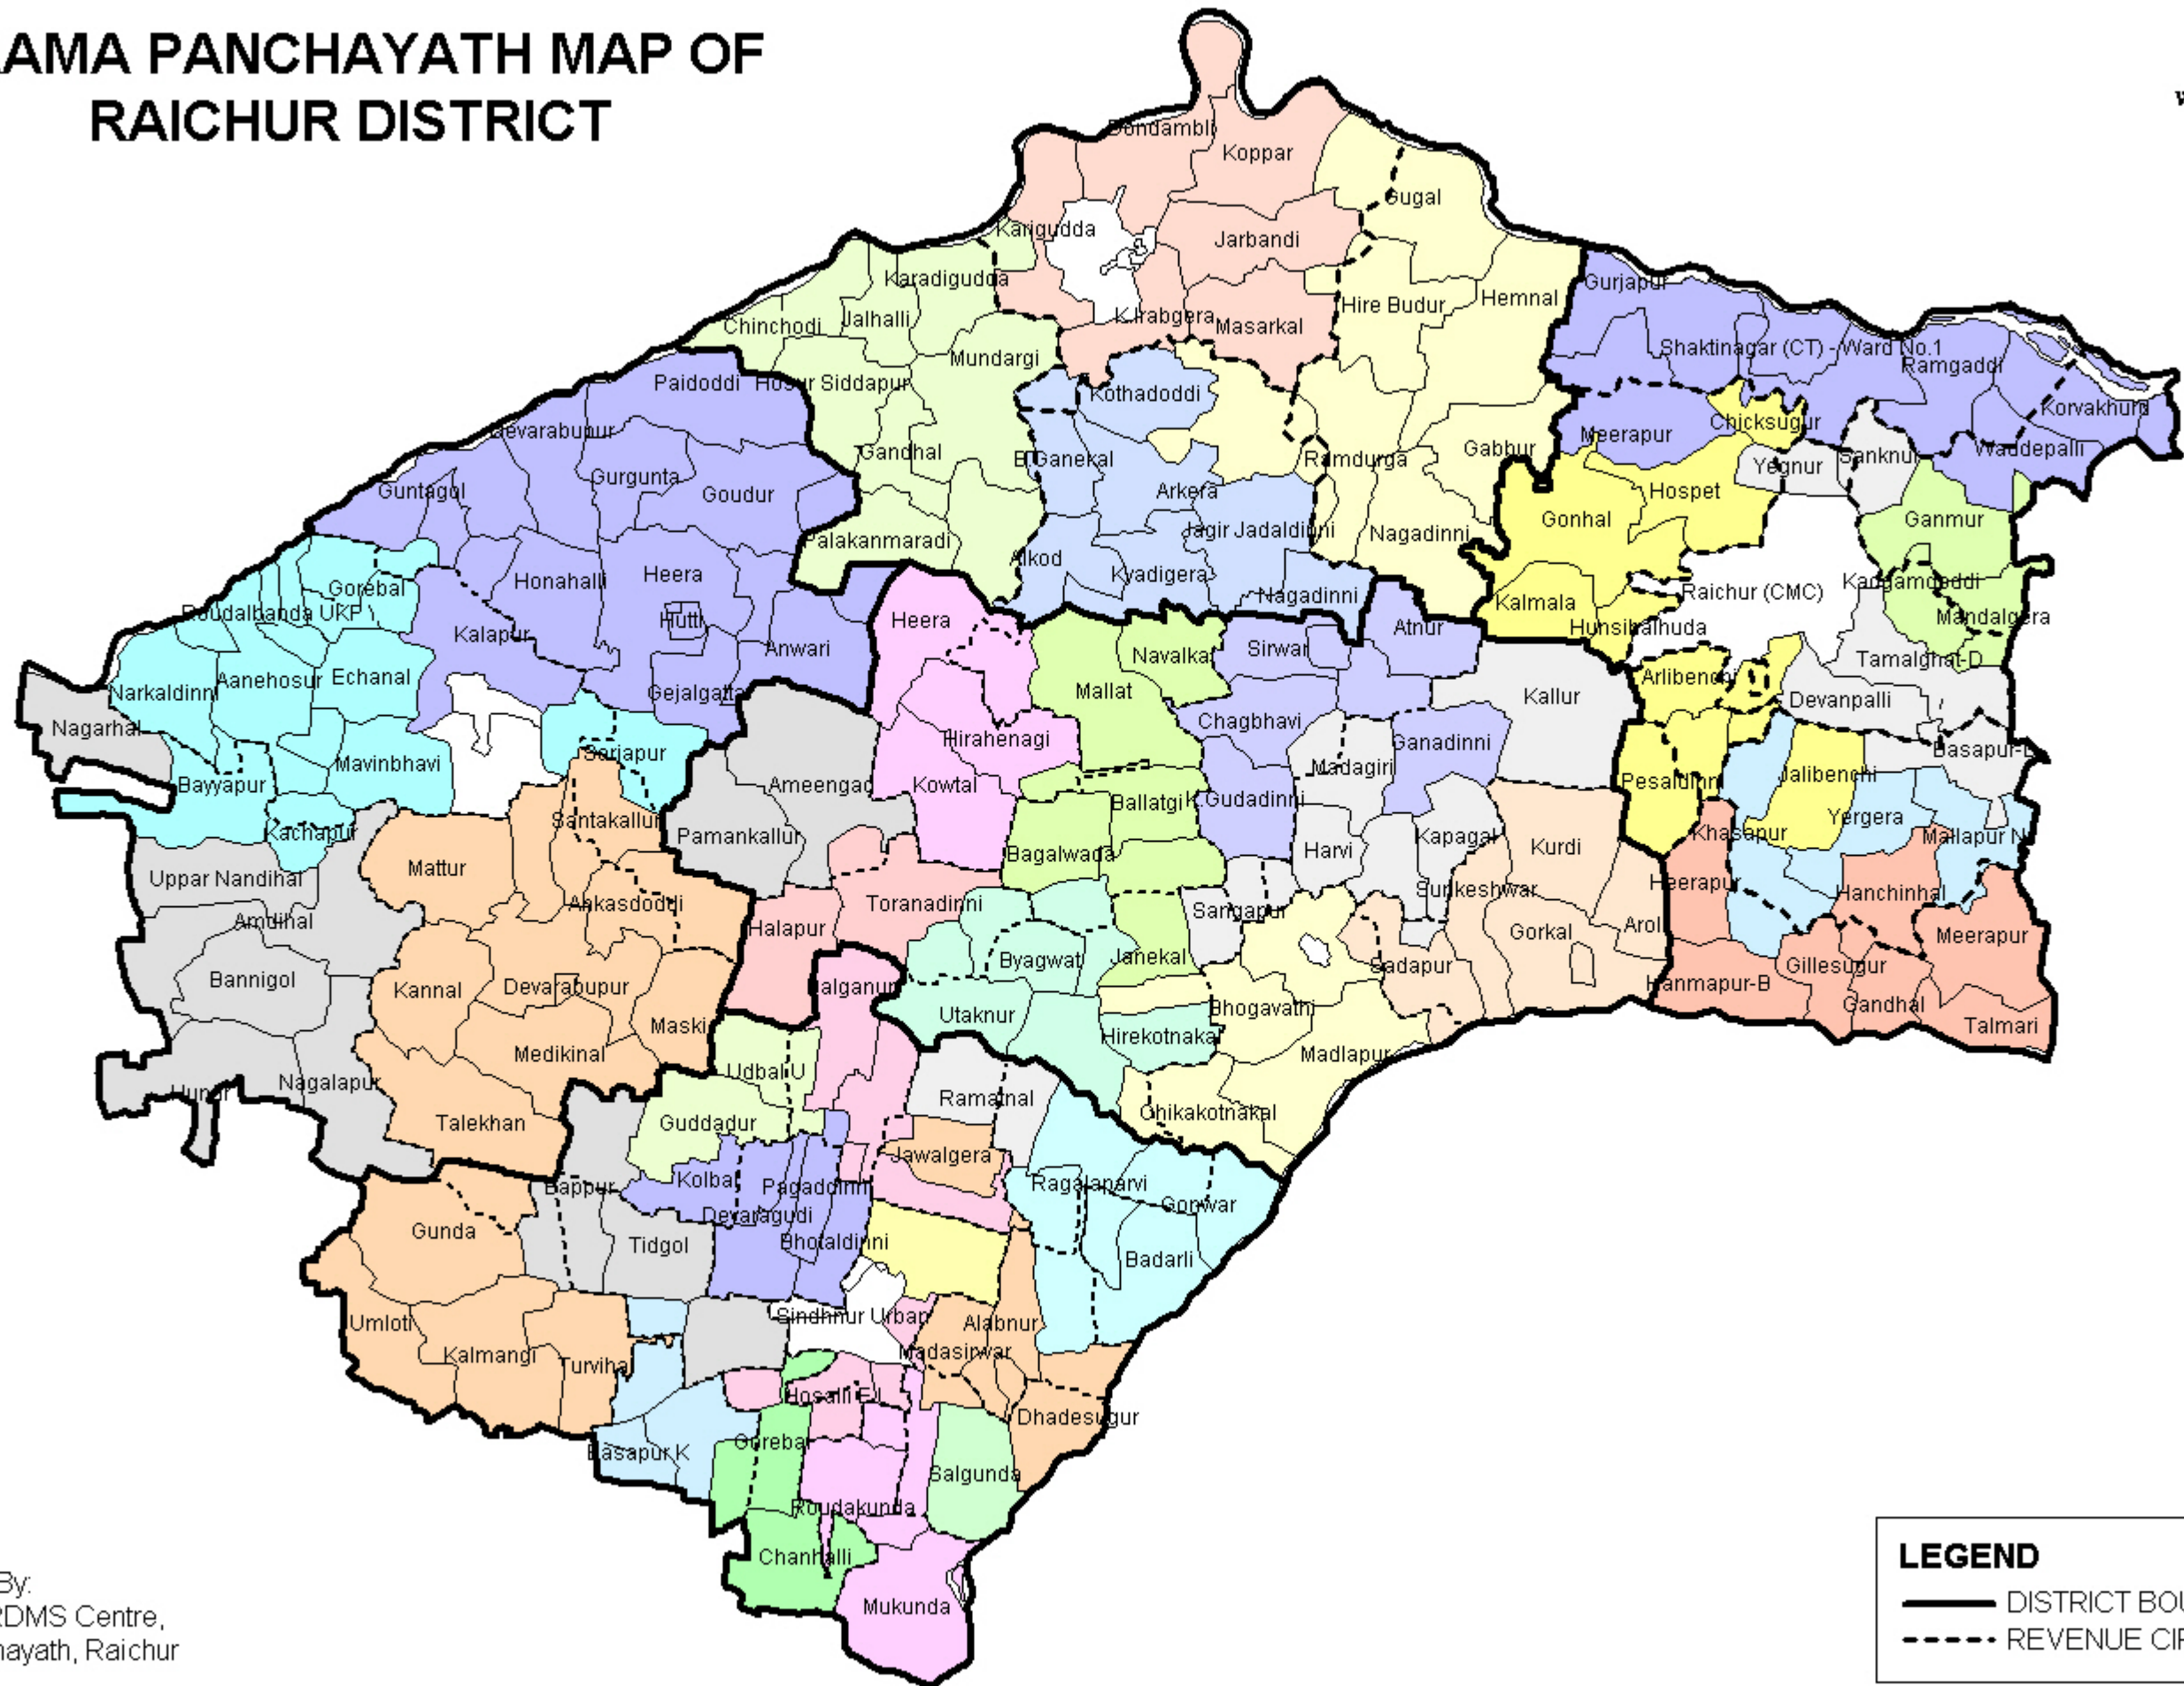

GRAMA PANCHAYATH MAP OF RAICHUR DISTRICT

Prepared By:
District NRDMS Centre,
Zilla Panchayath, Raichur

LEGEND

- DISTRICT BOUNDARY
- - - - REVENUE CIRCLE BND