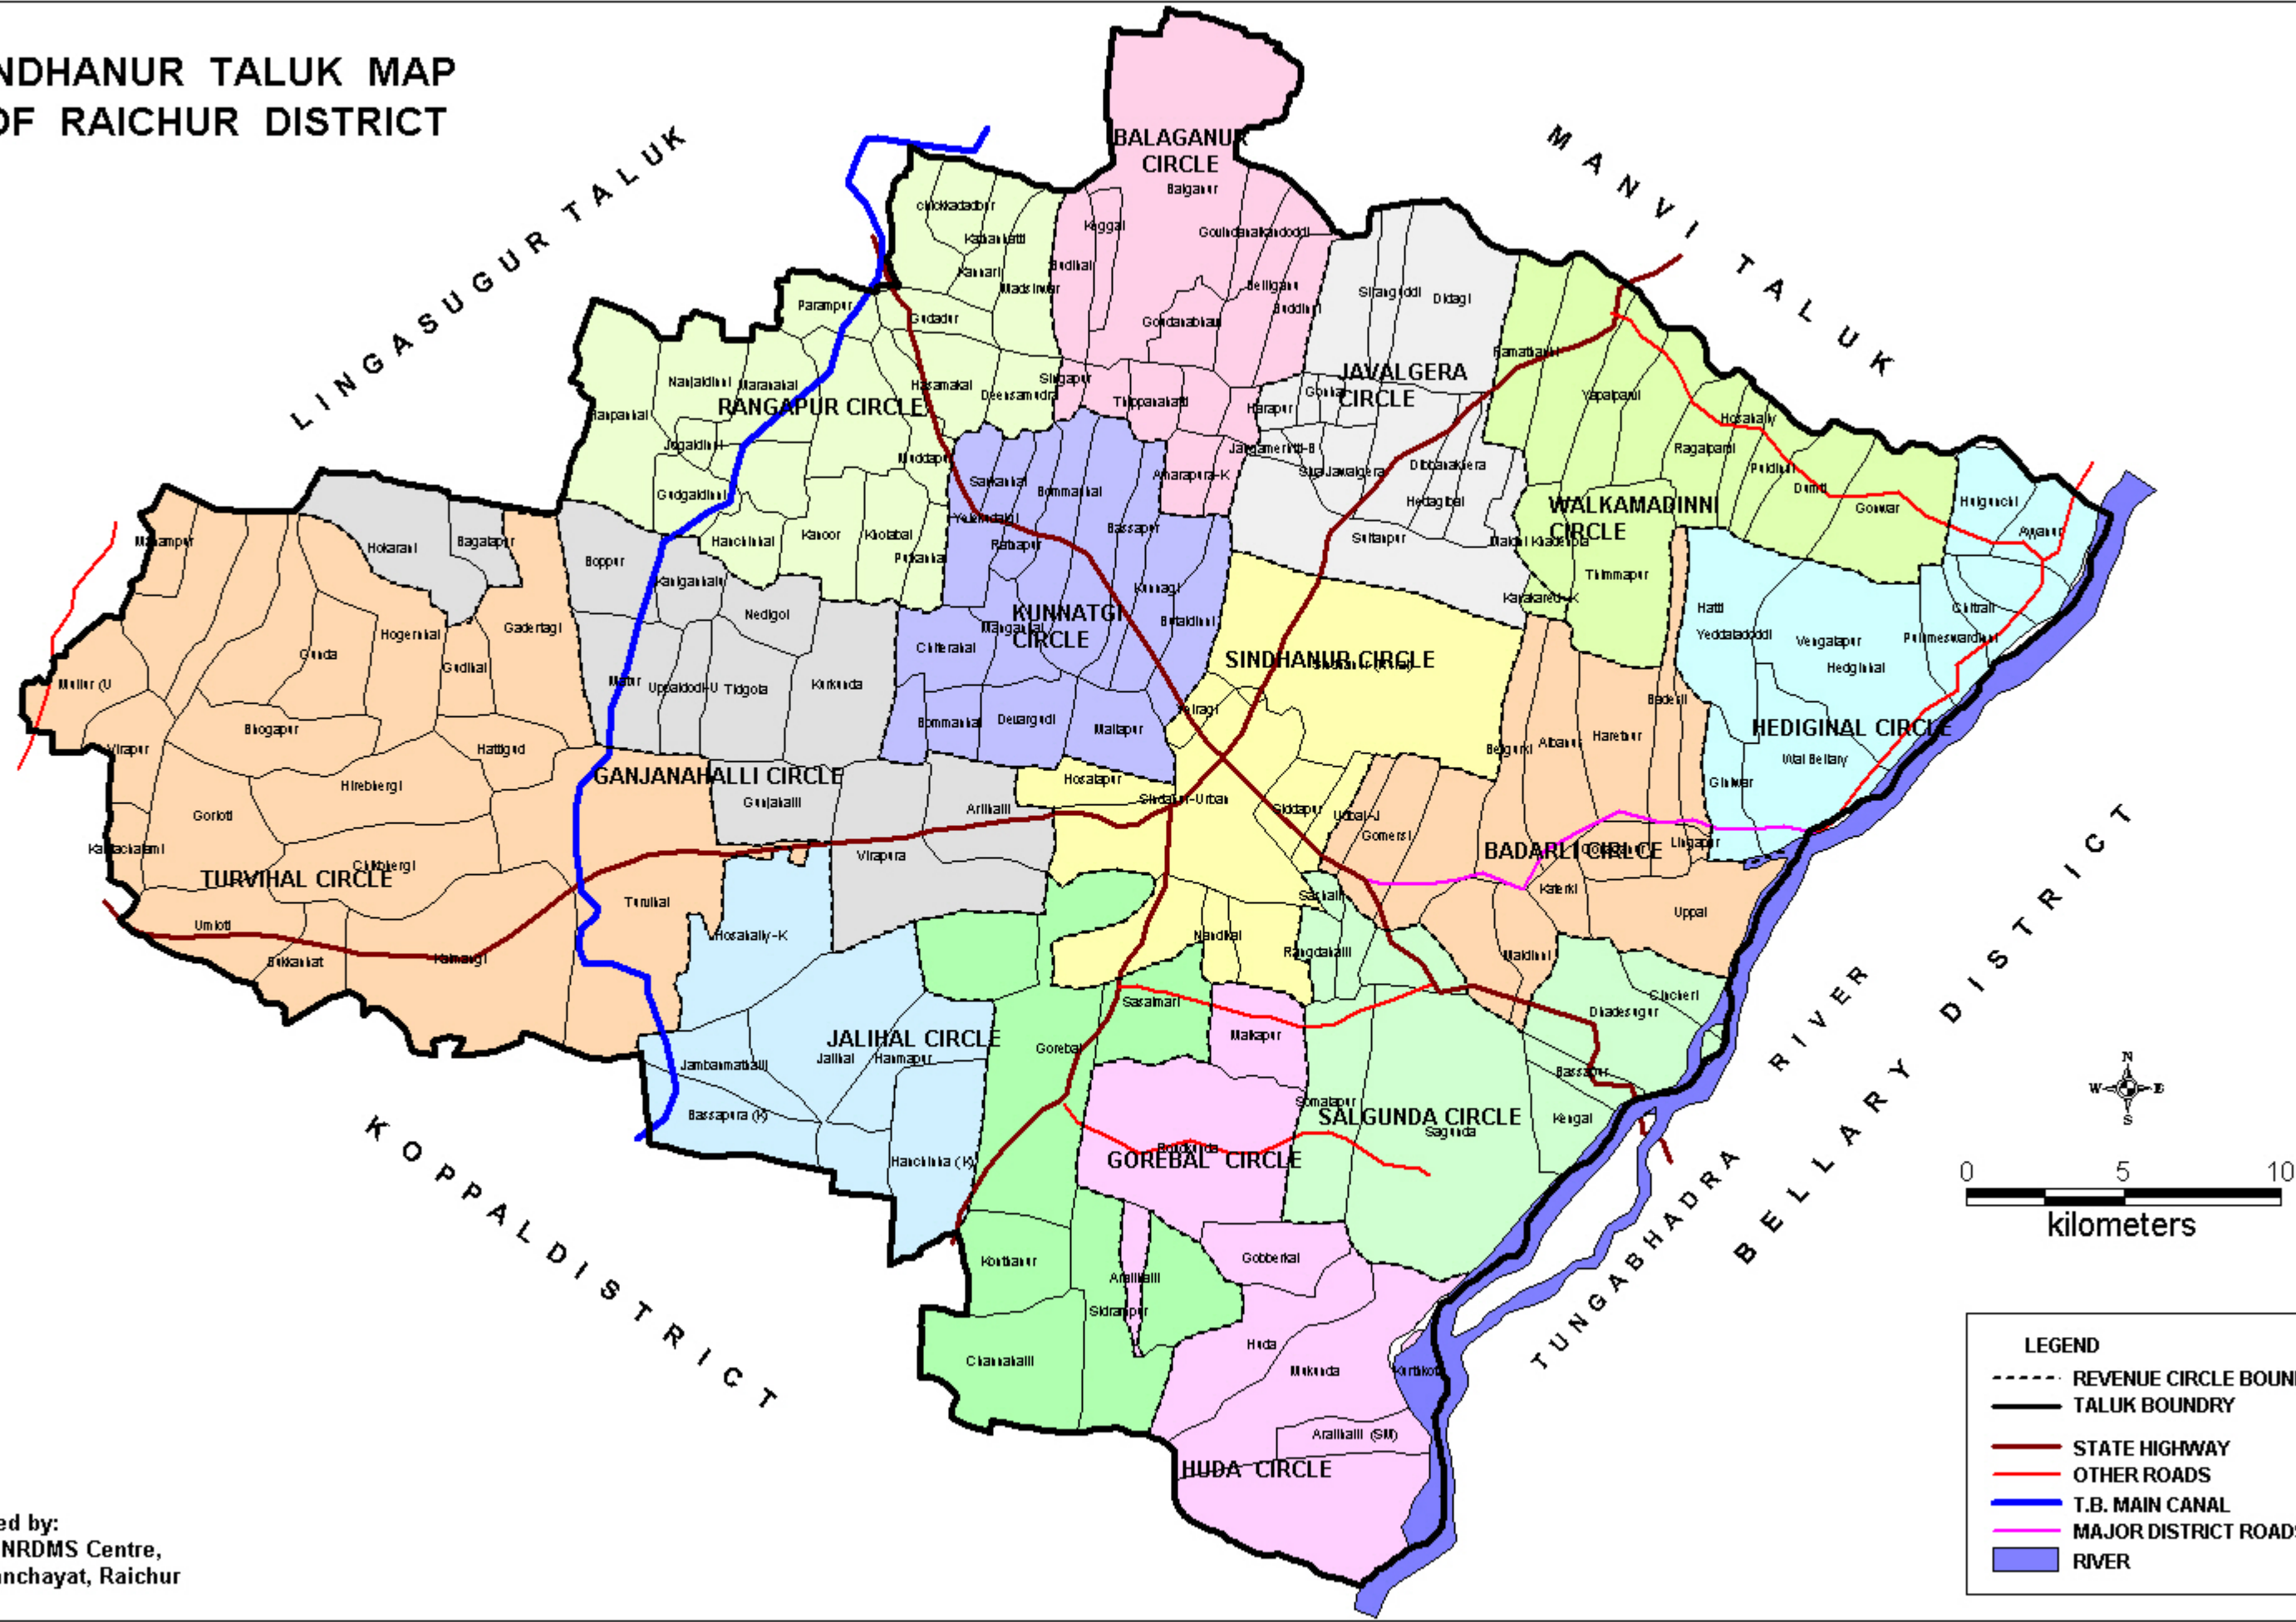

# SINDHANUR TALUK MAP OF RAICHUR DISTRICT

Prepared by:  
District NRDM Centre,  
Zilla Panchayat, Raichur

**LEGEND**

- REVENUE CIRCLE BOUNDRY
- TALUK BOUNDRY
- STATE HIGHWAY
- OTHER ROADS
- T.B. MAIN CANAL
- MAJOR DISTRICT ROADS
- RIVER